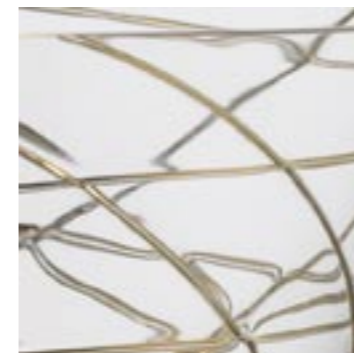

GLASS DESIGN

Glasses

Gold