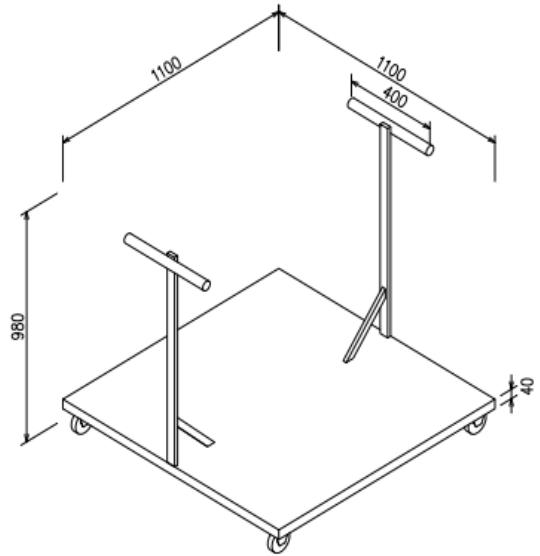

Cross Cube Table-Top Trolley

Square

SIZE : 1500x550x1350

Ractangle

SIZE : 1850x550x1350

Cross Cube Table Combo Trolley

Square

SIZE : 1500x550x1350

Ractangle

SIZE : 1850x550x1350

NESTING TABLE

A J Kitchen & Service

TOP LAMINATED or GLASS

 Square	<ul style="list-style-type: none">1. 1,000L x 1,000W x 970H2. 910L x 910W x 880H3. 820L x 820W x 790H4. 730L x 730W x 700H
 Ractangle	<ul style="list-style-type: none">1. 1,300L x 900W x 970H2. 1,210L x 810W x 880H3. 1,120L x 720W x 790H4. 1,030L x 630W x 700H
 Triangle	<ul style="list-style-type: none">1. 1,000 x 1,000 x 1,000 x 970H2. 910 x 910 x 910 x 880H3. 820 x 820 x 820 x 790H4. 730 x 730 x 730 x 700H

Size in mm.

NESTING TROLLEY

A J Kitchen & Service

TROLLEY FOR NESTING TABLE

SIZE :

NO.1 : 1100x1100x980 For Square or Triangle

NO.2 : 910x1400x980 For Rectangle

Size in mm.

BUFFET-DISPLAY

A J Kitchen & Service

- 1. SIZE : 150 X 150 X 55 mm.
- 2. SIZE : 150 X 150 X 110 mm.
- 3. SIZE : 150 X 150 X 165 mm.

MOBILE - INDUCTION

A J Kitchen & Service

MOBILE - PASTA-STATION

A J Kitchen & Service