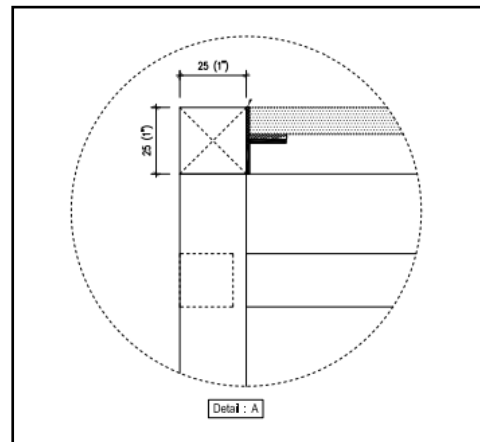

CROSS CUBE TABLE

A J Kitchen & Service

TOP LAMINATED or GLASS

SIZE :

Square

900L X 900W X 600H
900L X 900W X 750H
900L X 900W X 900H
900L X 900W X 1050H
900L X 900W X 1200H
550L X 550W X 1200H

Ractangle

1800L X 900W X 600H
1800L X 900W X 750H
1800L X 900W X 900H
1800L X 900W X 1050H
1800L X 900W X 1200H

Cross Cube Table-Top Trolley

Square

SIZE : 1500x550x1350

Ractangle

SIZE : 1850x550x1350

Cross Cube Table Combo Trolley

Square

SIZE : 1500x550x1350

Ractangle

SIZE : 1850x550x1350

NESTING TABLE

A J Kitchen & Service

TOP LAMINATED or GLASS

 Square	<ul style="list-style-type: none">1. 1,000L x 1,000W x 970H2. 910L x 910W x 880H3. 820L x 820W x 790H4. 730L x 730W x 700H
 Ractangle	<ul style="list-style-type: none">1. 1,300L x 900W x 970H2. 1,210L x 810W x 880H3. 1,120L x 720W x 790H4. 1,030L x 630W x 700H
 Triangle	<ul style="list-style-type: none">1. 1,000 x 1,000 x 1,000 x 970H2. 910 x 910 x 910 x 880H3. 820 x 820 x 820 x 790H4. 730 x 730 x 730 x 700H

Size in mm.

NESTING TROLLEY

A J Kitchen & Service

TROLLEY FOR NESTING TABLE

SIZE :

NO.1 : 1100x1100x980 For Square or Triangle

NO.2 : 910x1400x980 For Rectangle

Size in mm.