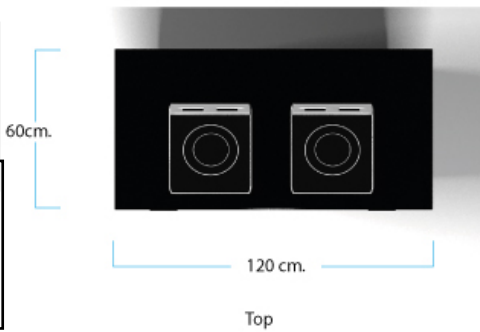

BUFFET-DISPLAY

A J Kitchen & Service

- 1. SIZE : 150 X 150 X 55 mm.
- 2. SIZE : 150 X 150 X 110 mm.
- 3. SIZE : 150 X 150 X 165 mm.

MOBILE - INDUCTION

A J Kitchen & Service

MOBILE - PASTA-STATION

A J Kitchen & Service