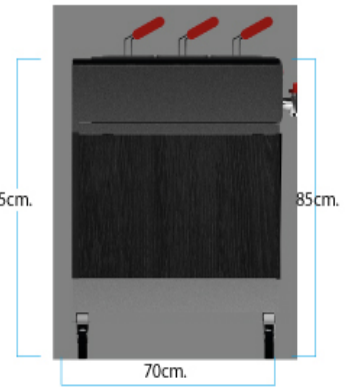

MOBILE - PASTA-STATION

A J Kitchen & Service

Side