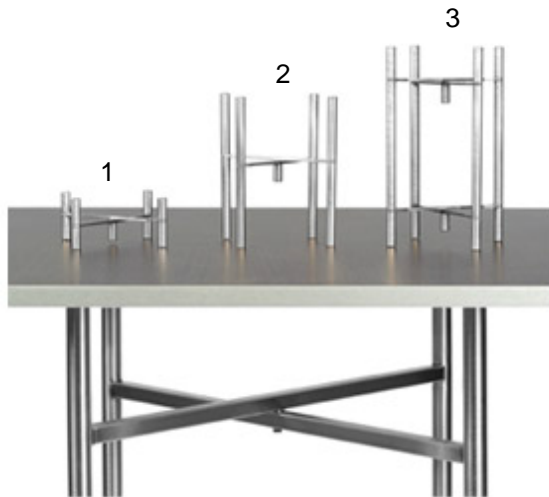

Ractangle

SIZE : 1850x550x1350

NESTING TABLE

A J Kitchen & Service

TOP LAMINATED or GLASS

 Square	<ul style="list-style-type: none">1. 1,000L x 1,000W x 970H2. 910L x 910W x 880H3. 820L x 820W x 790H4. 730L x 730W x 700H
 Ractangle	<ul style="list-style-type: none">1. 1,300L x 900W x 970H2. 1,210L x 810W x 880H3. 1,120L x 720W x 790H4. 1,030L x 630W x 700H
 Triangle	<ul style="list-style-type: none">1. 1,000 x 1,000 x 1,000 x 970H2. 910 x 910 x 910 x 880H3. 820 x 820 x 820 x 790H4. 730 x 730 x 730 x 700H

Size in mm.

NESTING TROLLEY

A J Kitchen & Service

TROLLEY FOR NESTING TABLE

SIZE :

NO.1 : 1100x1100x980 For Square or Triangle

NO.2 : 910x1400x980 For Rectangle

Size in mm.

BUFFET-DISPLAY

A J Kitchen & Service

- 1. SIZE : 150 X 150 X 55 mm.
- 2. SIZE : 150 X 150 X 110 mm.
- 3. SIZE : 150 X 150 X 165 mm.

MOBILE - INDUCTION

A J Kitchen & Service

MOBILE - PASTA-STATION

A J Kitchen & Service