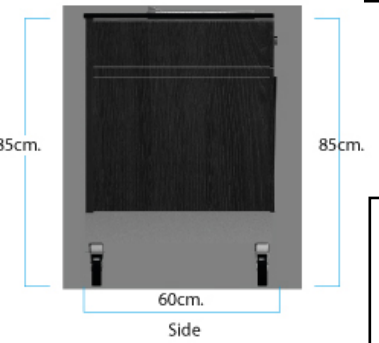

Size in mm.

NESTING TROLLEY

A J Kitchen & Service

TROLLEY FOR NESTING TABLE

SIZE :

NO.1 : 1100x1100x980 For Square or Triangle

NO.2 : 910x1400x980 For Rectangle

Size in mm.

BUFFET-DISPLAY

A J Kitchen & Service

- 1. SIZE : 150 X 150 X 55 mm.
- 2. SIZE : 150 X 150 X 110 mm.
- 3. SIZE : 150 X 150 X 165 mm.

MOBILE - INDUCTION

A J Kitchen & Service

MOBILE - PASTA-STATION

A J Kitchen & Service

Top

Front

Side