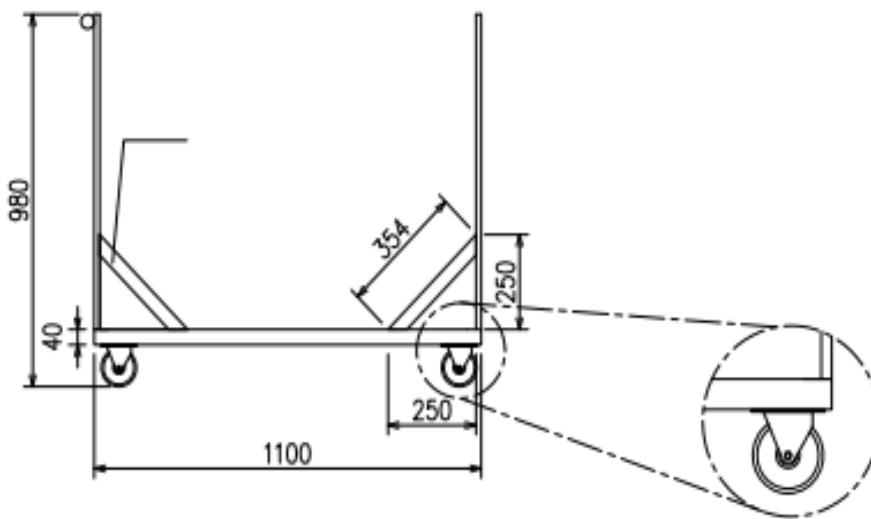

Size in mm.

CROSS - CUBE TROLLEY

A J Kitchen & Service

Cross Cube Stand Trolley

Square

SIZE : 1500x550x1350

Ractangle

SIZE : 1850x550x1350

Ractangle

SIZE : 1850x550x1350

NESTING TABLE

A J Kitchen & Service

TOP LAMINATED or GLASS

 Square	<ul style="list-style-type: none">1. 1,000L x 1,000W x 970H2. 910L x 910W x 880H3. 820L x 820W x 790H4. 730L x 730W x 700H
 Ractangle	<ul style="list-style-type: none">1. 1,300L x 900W x 970H2. 1,210L x 810W x 880H3. 1,120L x 720W x 790H4. 1,030L x 630W x 700H
 Triangle	<ul style="list-style-type: none">1. 1,000 x 1,000 x 1,000 x 970H2. 910 x 910 x 910 x 880H3. 820 x 820 x 820 x 790H4. 730 x 730 x 730 x 700H

Size in mm.

NESTING TROLLEY

A J Kitchen & Service

TROLLEY FOR NESTING TABLE

SIZE :

NO.1 : 1100x1100x980 For Square or Triangle

NO.2 : 910x1400x980 For Rectangle

Size in mm.

BUFFET-DISPLAY

A J Kitchen & Service

- 1. SIZE : 150 X 150 X 55 mm.
- 2. SIZE : 150 X 150 X 110 mm.
- 3. SIZE : 150 X 150 X 165 mm.

MOBILE - INDUCTION

A J Kitchen & Service

MOBILE - PASTA-STATION

A J Kitchen & Service