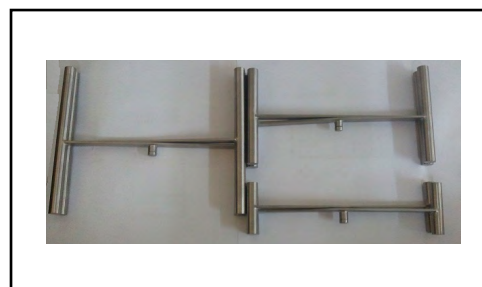

Size in mm.

NESTING TROLLEY

A J Kitchen & Service

TROLLEY FOR NESTING TABLE

SIZE :

NO.1 : 1100x1100x980 For Square or Triangle

NO.2 : 910x1400x980 For Rectangle

Size in mm.

BUFFET-DISPLAY

A J Kitchen & Service

- 1. SIZE : 150 X 150 X 55 mm.
- 2. SIZE : 150 X 150 X 110 mm.
- 3. SIZE : 150 X 150 X 165 mm.

MOBILE - INDUCTION

A J Kitchen & Service

MOBILE - PASTA-STATION

A J Kitchen & Service