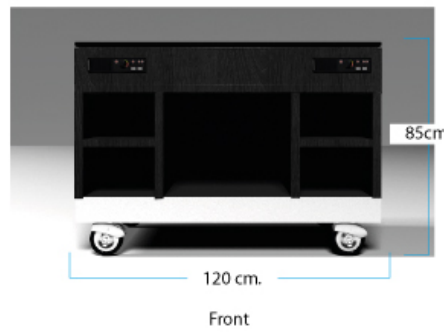

BUFFET-DISPLAY

A J Kitchen & Service

- 1. SIZE : 150 X 150 X 55 mm.
- 2. SIZE : 150 X 150 X 110 mm.
- 3. SIZE : 150 X 150 X 165 mm.

MOBILE - INDUCTION

A J Kitchen & Service

MOBILE - PASTA-STATION

A J Kitchen & Service