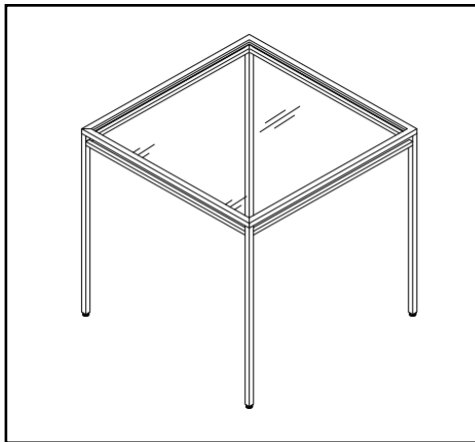

CROSS CUBE TABLE

A J Kitchen & Service

TOP LAMINATED or GLASS

SIZE :

Square

900L X 900W X 600H
900L X 900W X 750H
900L X 900W X 900H
900L X 900W X 1050H
900L X 900W X 1200H
550L X 550W X 1200H

Ractangle

1800L X 900W X 600H
1800L X 900W X 750H
1800L X 900W X 900H
1800L X 900W X 1050H
1800L X 900W X 1200H

Cross Cube Table-Top Trolley

Square

SIZE : 1500x550x1350

Ractangle

SIZE : 1850x550x1350

Cross Cube Table Combo Trolley

Square

SIZE : 1500x550x1350

Ractangle

SIZE : 1850x550x1350

NESTING TABLE

A J Kitchen & Service

TOP LAMINATED or GLASS

 Square	<ul style="list-style-type: none">1. 1,000L x 1,000W x 970H2. 910L x 910W x 880H3. 820L x 820W x 790H4. 730L x 730W x 700H
 Ractangle	<ul style="list-style-type: none">1. 1,300L x 900W x 970H2. 1,210L x 810W x 880H3. 1,120L x 720W x 790H4. 1,030L x 630W x 700H
 Triangle	<ul style="list-style-type: none">1. 1,000 x 1,000 x 1,000 x 970H2. 910 x 910 x 910 x 880H3. 820 x 820 x 820 x 790H4. 730 x 730 x 730 x 700H

Size in mm.

NESTING TROLLEY

A J Kitchen & Service

TROLLEY FOR NESTING TABLE

SIZE :

NO.1 : 1100x1100x980 For Square or Triangle

NO.2 : 910x1400x980 For Rectangle

Size in mm.