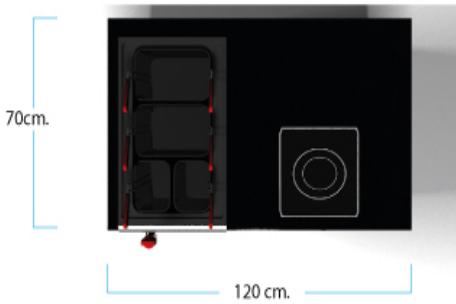

Size in mm.

NESTING TROLLEY

A J Kitchen & Service

TROLLEY FOR NESTING TABLE

SIZE :

NO.1 : 1100x1100x980 For Square or Triangle

NO.2 : 910x1400x980 For Rectangle

Size in mm.

BUFFET-DISPLAY

A J Kitchen & Service

- 1. SIZE : 150 X 150 X 55 mm.
- 2. SIZE : 150 X 150 X 110 mm.
- 3. SIZE : 150 X 150 X 165 mm.

MOBILE - INDUCTION

A J Kitchen & Service

MOBILE - PASTA-STATION

A J Kitchen & Service

Top

Front

Side