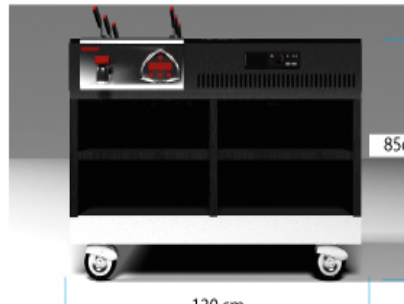

MOBILE - PASTA-STATION

A J Kitchen & Service

Front